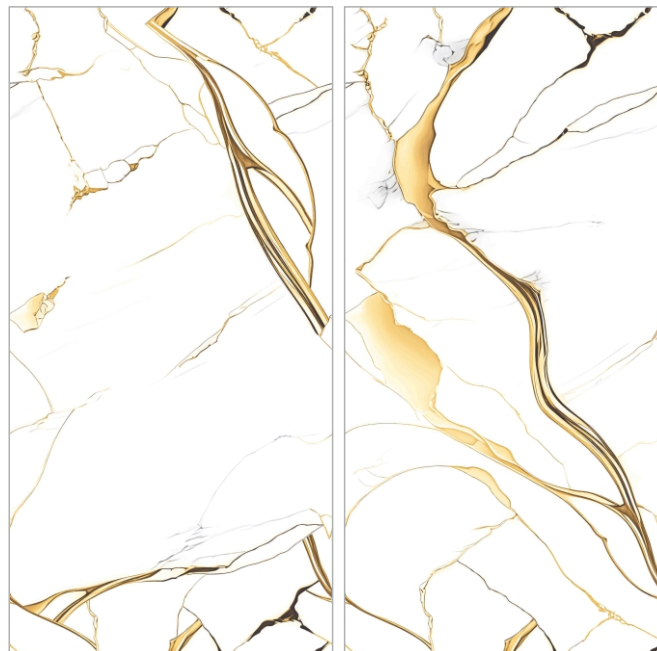

ENDLESS
GOLDEN
COLLECTION

PESARA GOLD

BACK TO INDEX

SIZE:
600X1200MM

FINISH:
ENDLESS

RANDOM:
2