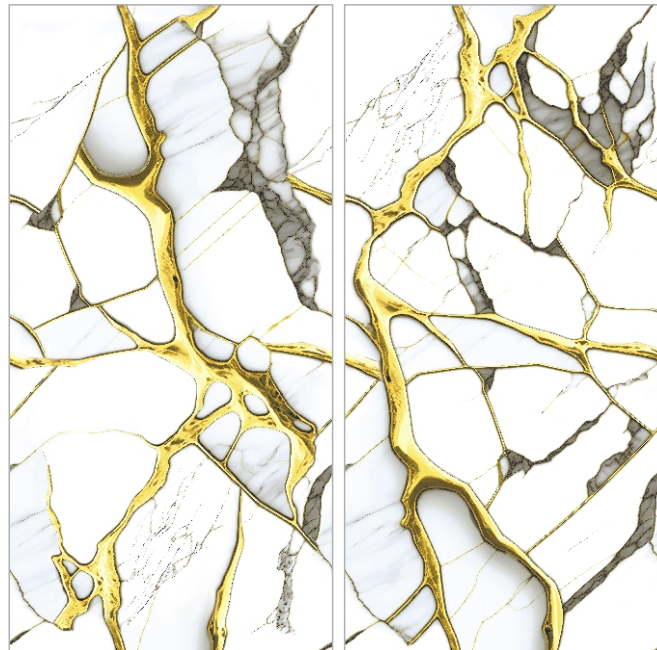

ENDLESS
GOLDEN
COLLECTION

GLAMORA METAL

BACK TO INDEX

SIZE:
600X1200MM

FINISH:
ENDLESS

RANDOM:
2