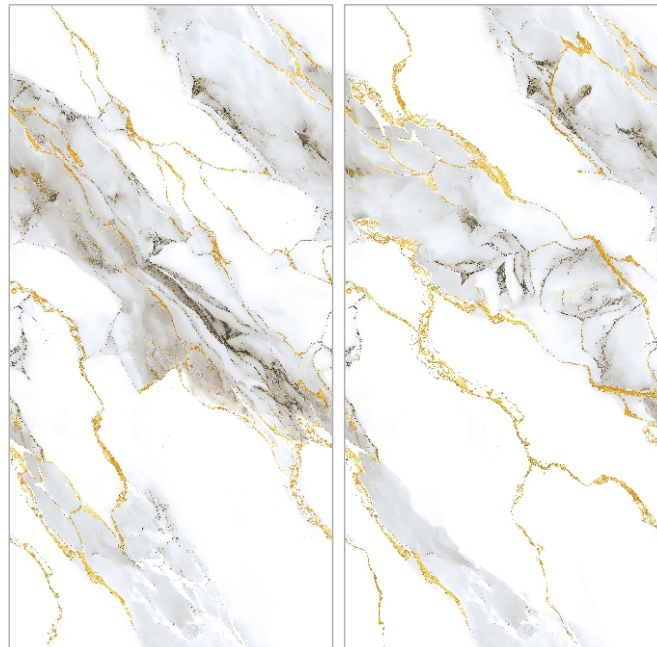

ENDLESS
GOLDEN
COLLECTION

MISHOL GREY

BACK TO INDEX

SIZE:
600X1200MM

FINISH:
ENDLESS

RANDOM:
2