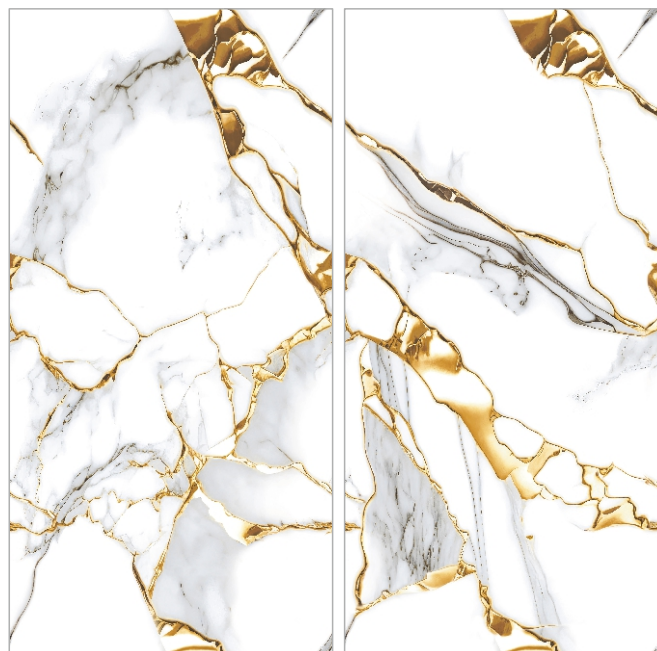

ENDLESS
GOLDEN
COLLECTION

JASPER WHITE

BACK TO INDEX

SIZE:
600X1200MM

FINISH:
ENDLESS

RANDOM:
3

ENDLESS
GOLDEN
COLLECTION

JIZZE WHITE