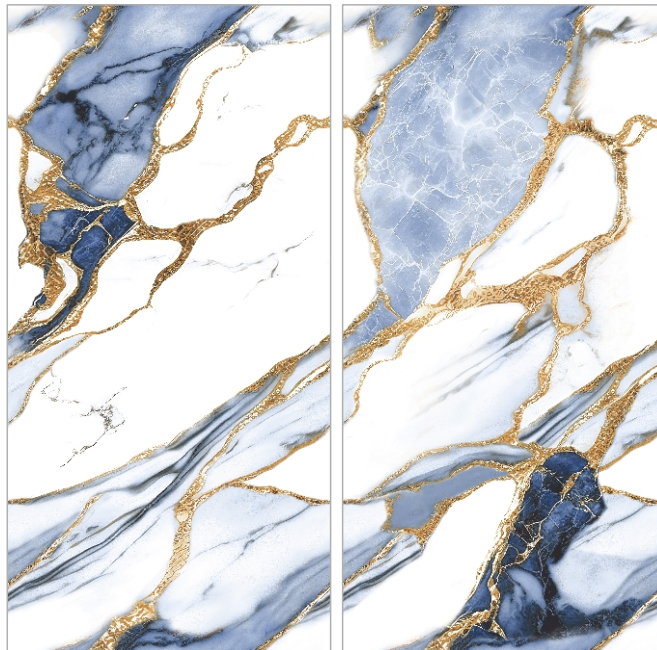

ENDLESS
GOLDEN
COLLECTION

EQUADOR BLUE

BACK TO INDEX

SIZE:
600X1200MM

FINISH:
ENDLESS

RANDOM:
2

EQUADOR BLUE

ENDLESS
GOLDEN
COLLECTION