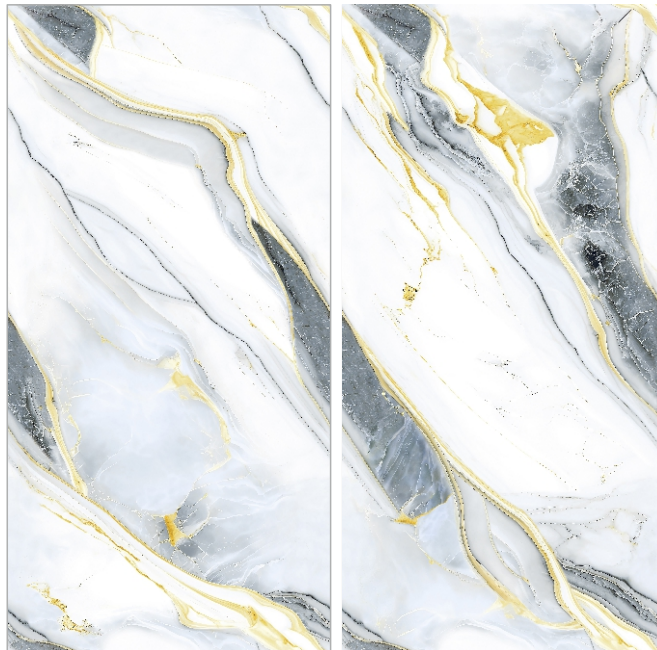

ENDLESS
GOLDEN
COLLECTION

JASPER WHITE

BACK TO INDEX

SIZE:
600X1200MM

FINISH:
ENDLESS

RANDOM:
3