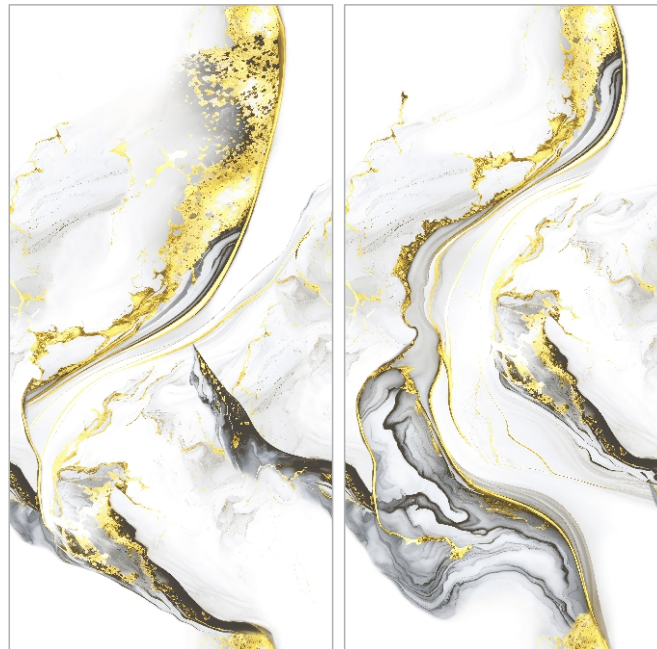

ENDLESS
GOLDEN
COLLECTION

EQUADOR BLUE

BACK TO INDEX

SIZE:
600X1200MM

FINISH:
ENDLESS

RANDOM:
2

EQUADOR BLUE

ENDLESS
GOLDEN
COLLECTION

FLUID BLACK

BACK TO INDEX

SIZE:
600X1200MM

FINISH:
ENDLESS

RANDOM:
2

ENDLESS
GOLDEN
COLLECTION

FURIANO ALLOY

BACK TO INDEX