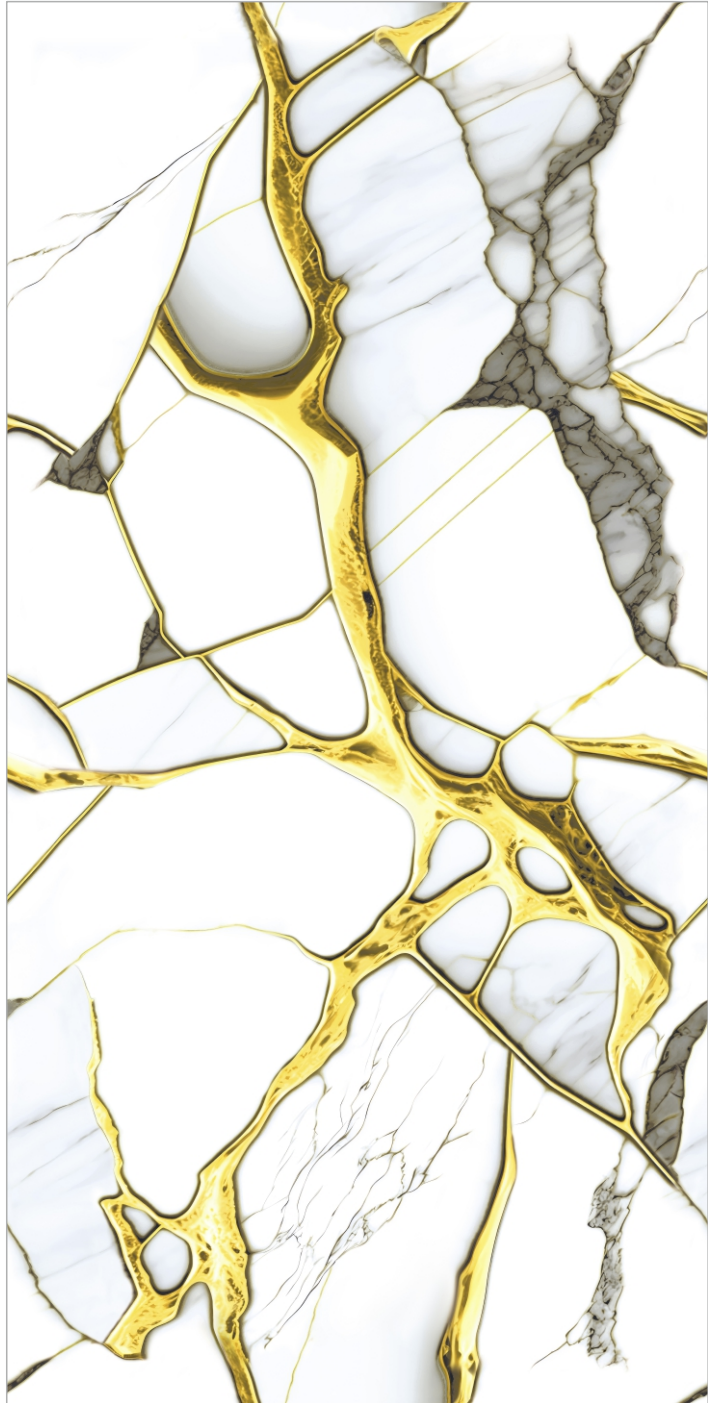

ENDLESS
GOLDEN
COLLECTION

GLAMORA METAL

BACK TO INDEX

SIZE:
600X1200MM

FINISH:
ENDLESS

RANDOM:
2