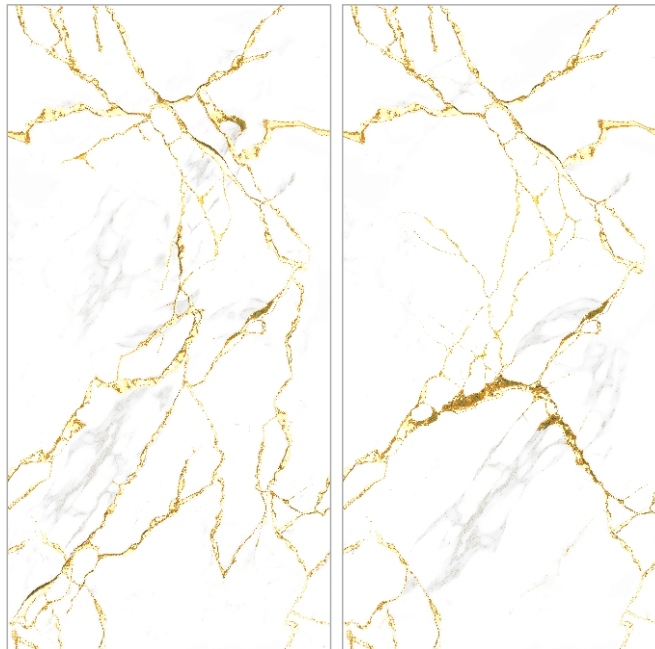

SIZE:
600X1200MM

FINISH:
ENDLESS

RANDOM:
2

ENDLESS
GOLDEN
COLLECTION

LEORENT GOLD

BACK TO INDEX

SIZE:
600X1200MM

FINISH:
ENDLESS