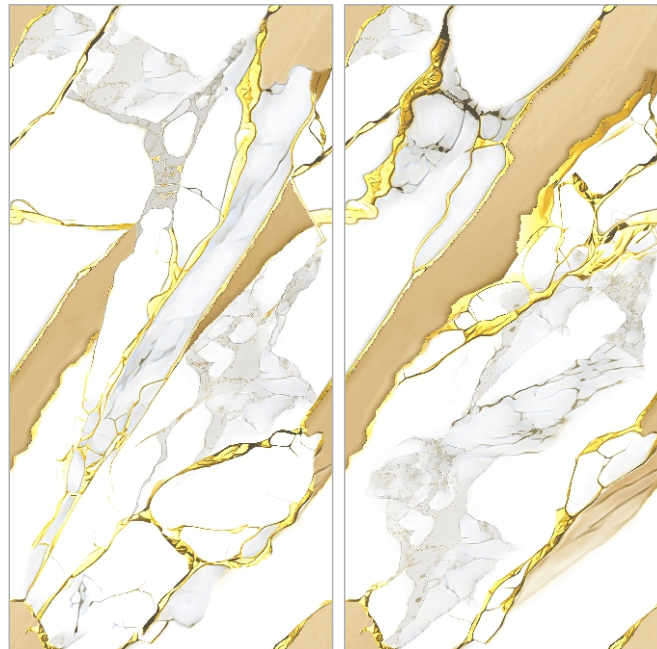

FLUID BLACK

BACK TO INDEX

SIZE:
600X1200MM

FINISH:
ENDLESS

RANDOM:
2

ENDLESS
GOLDEN
COLLECTION

FURIANO ALLOY

BACK TO INDEX