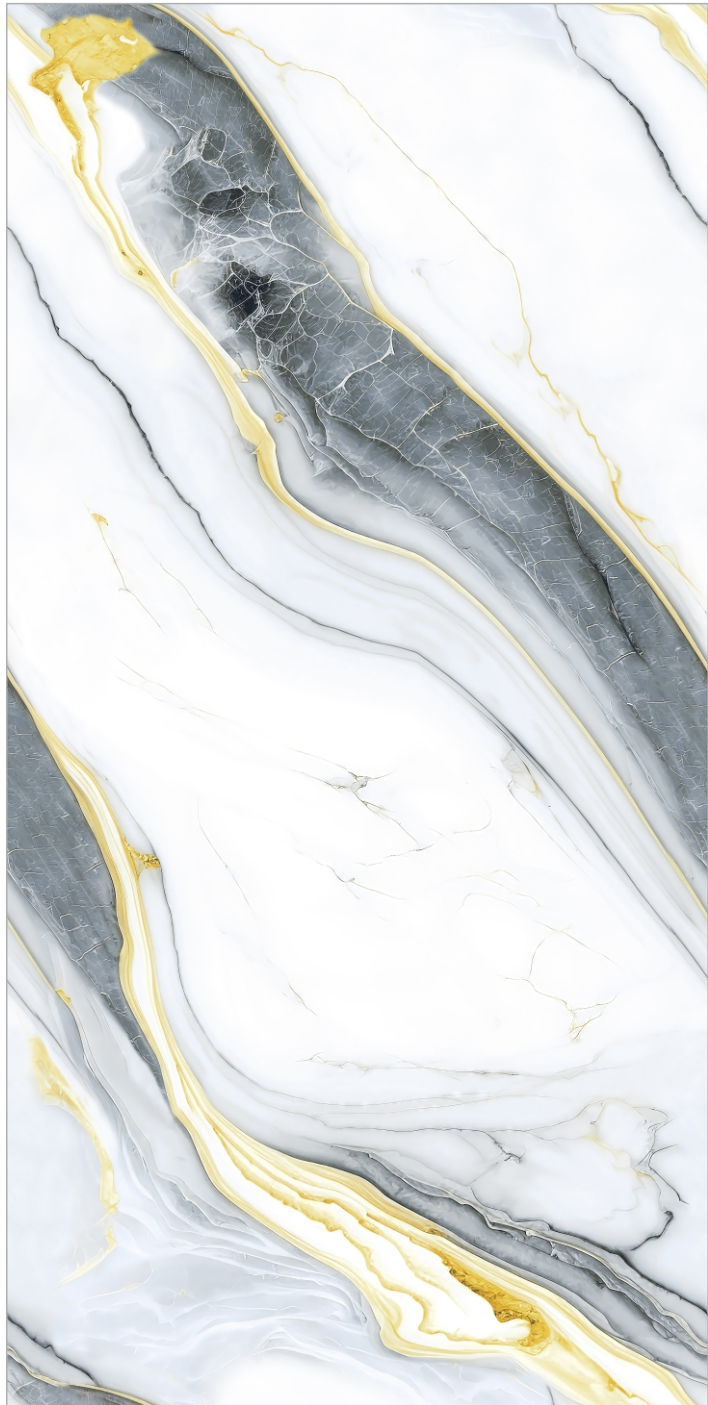

ENDLESS
GOLDEN
COLLECTION

JASPER WHITE

BACK TO INDEX

SIZE:
600X1200MM

FINISH:
ENDLESS

RANDOM:
3