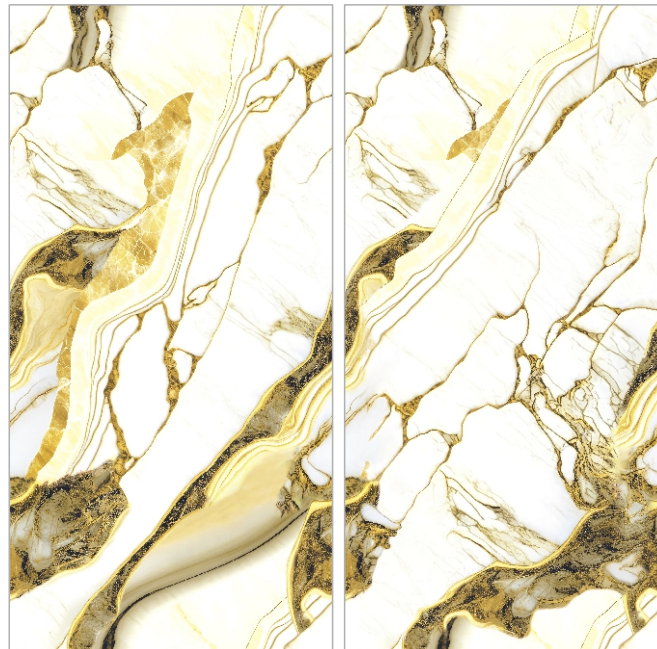

ENDLESS
GOLDEN
COLLECTION

HENLY GOLD

BACK TO INDEX

SIZE:
600X1200MM

FINISH:
ENDLESS

RANDOM:
2