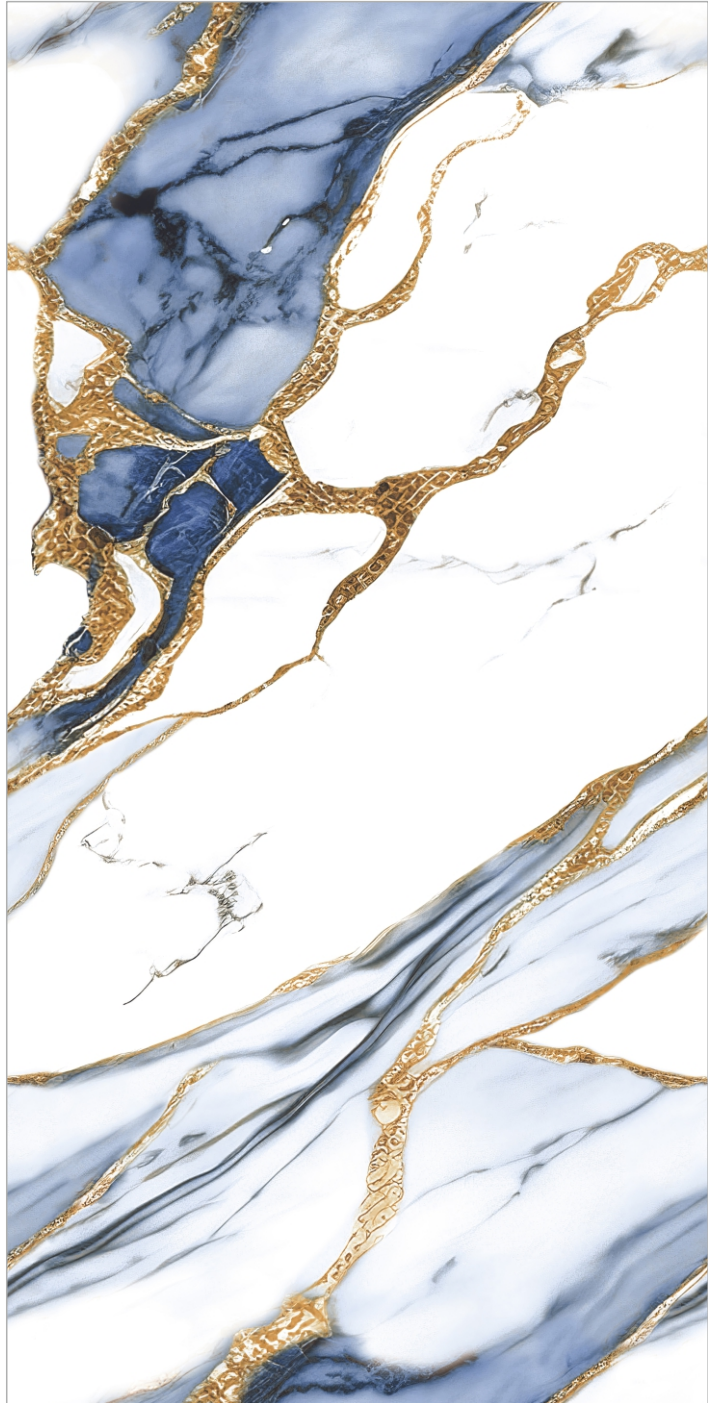

ENDLESS
GOLDEN
COLLECTION

EQUADOR BLUE

BACK TO INDEX

SIZE:
600X1200MM

FINISH:
ENDLESS

RANDOM:
2

EQUADOR BLUE

ENDLESS
GOLDEN
COLLECTION