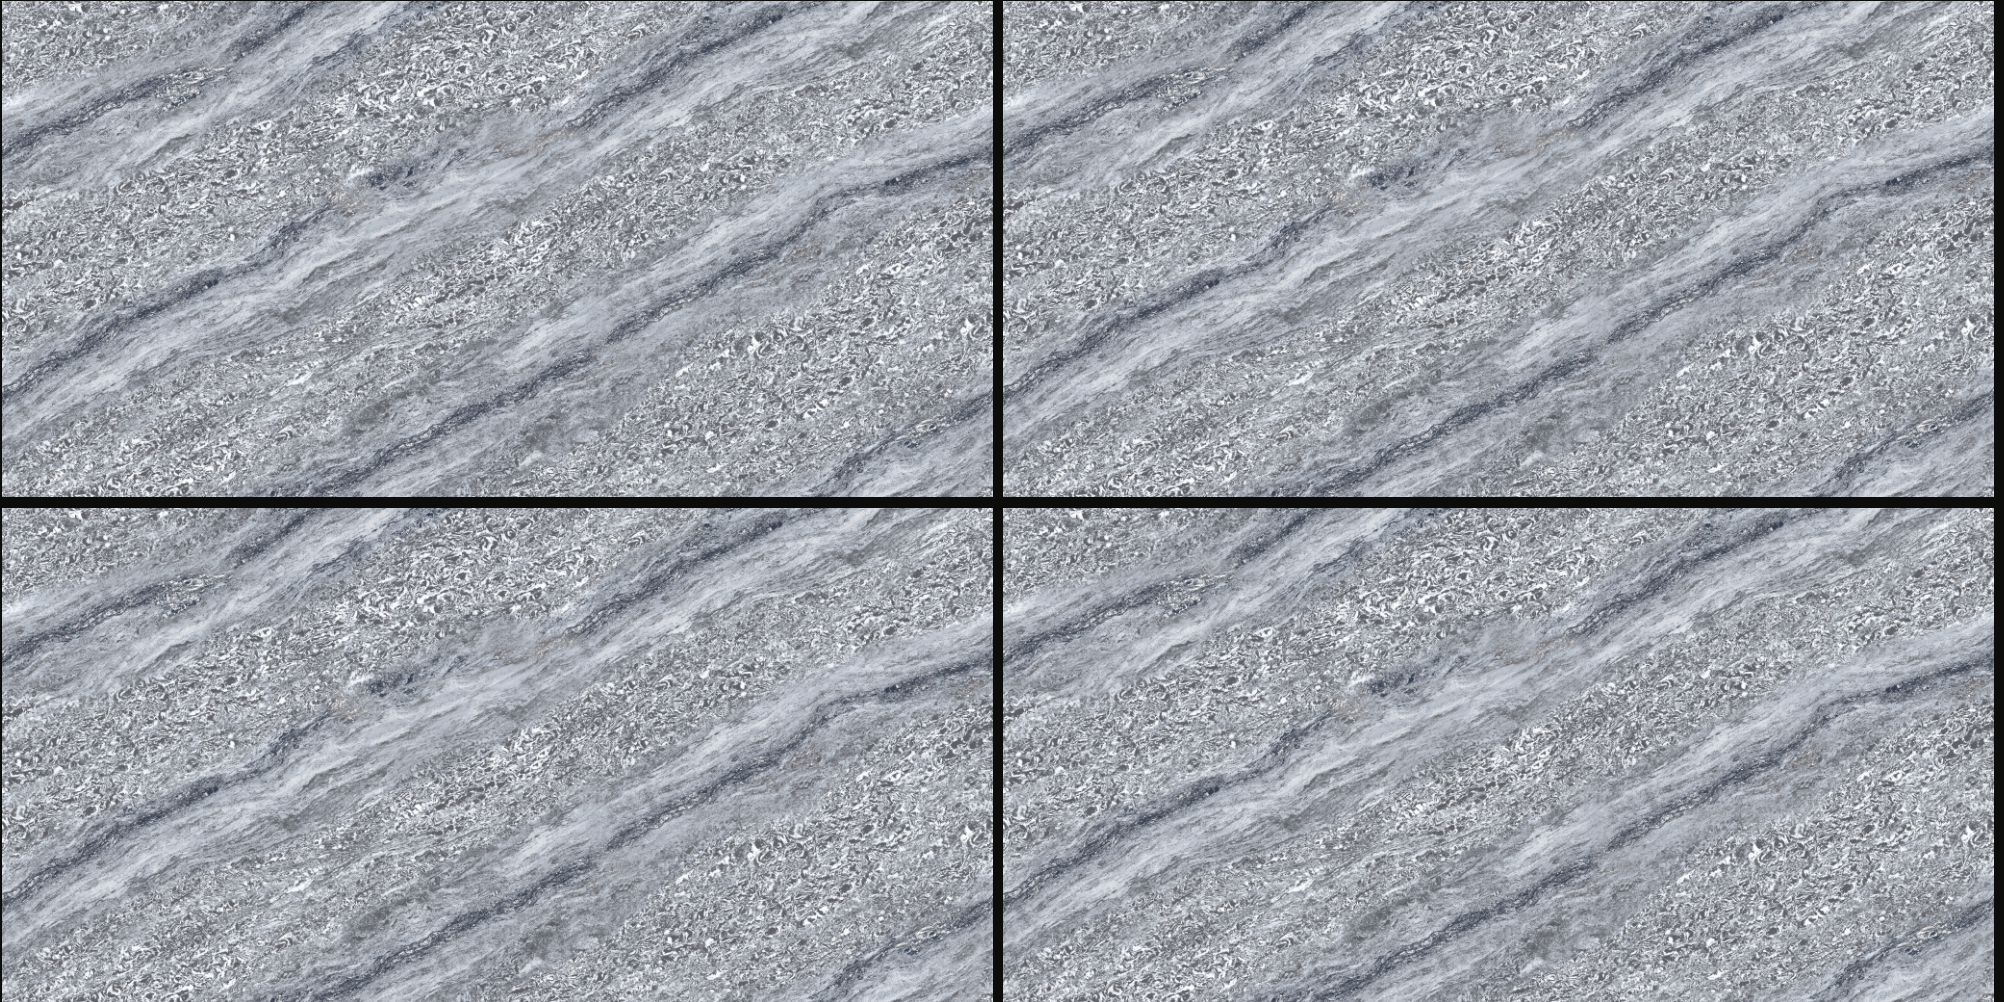

DC COLLECTION

**600X
1200MM**

FINISH
GLOSSY

RANDOM
1

BACK TO INDEX

USETA GREY