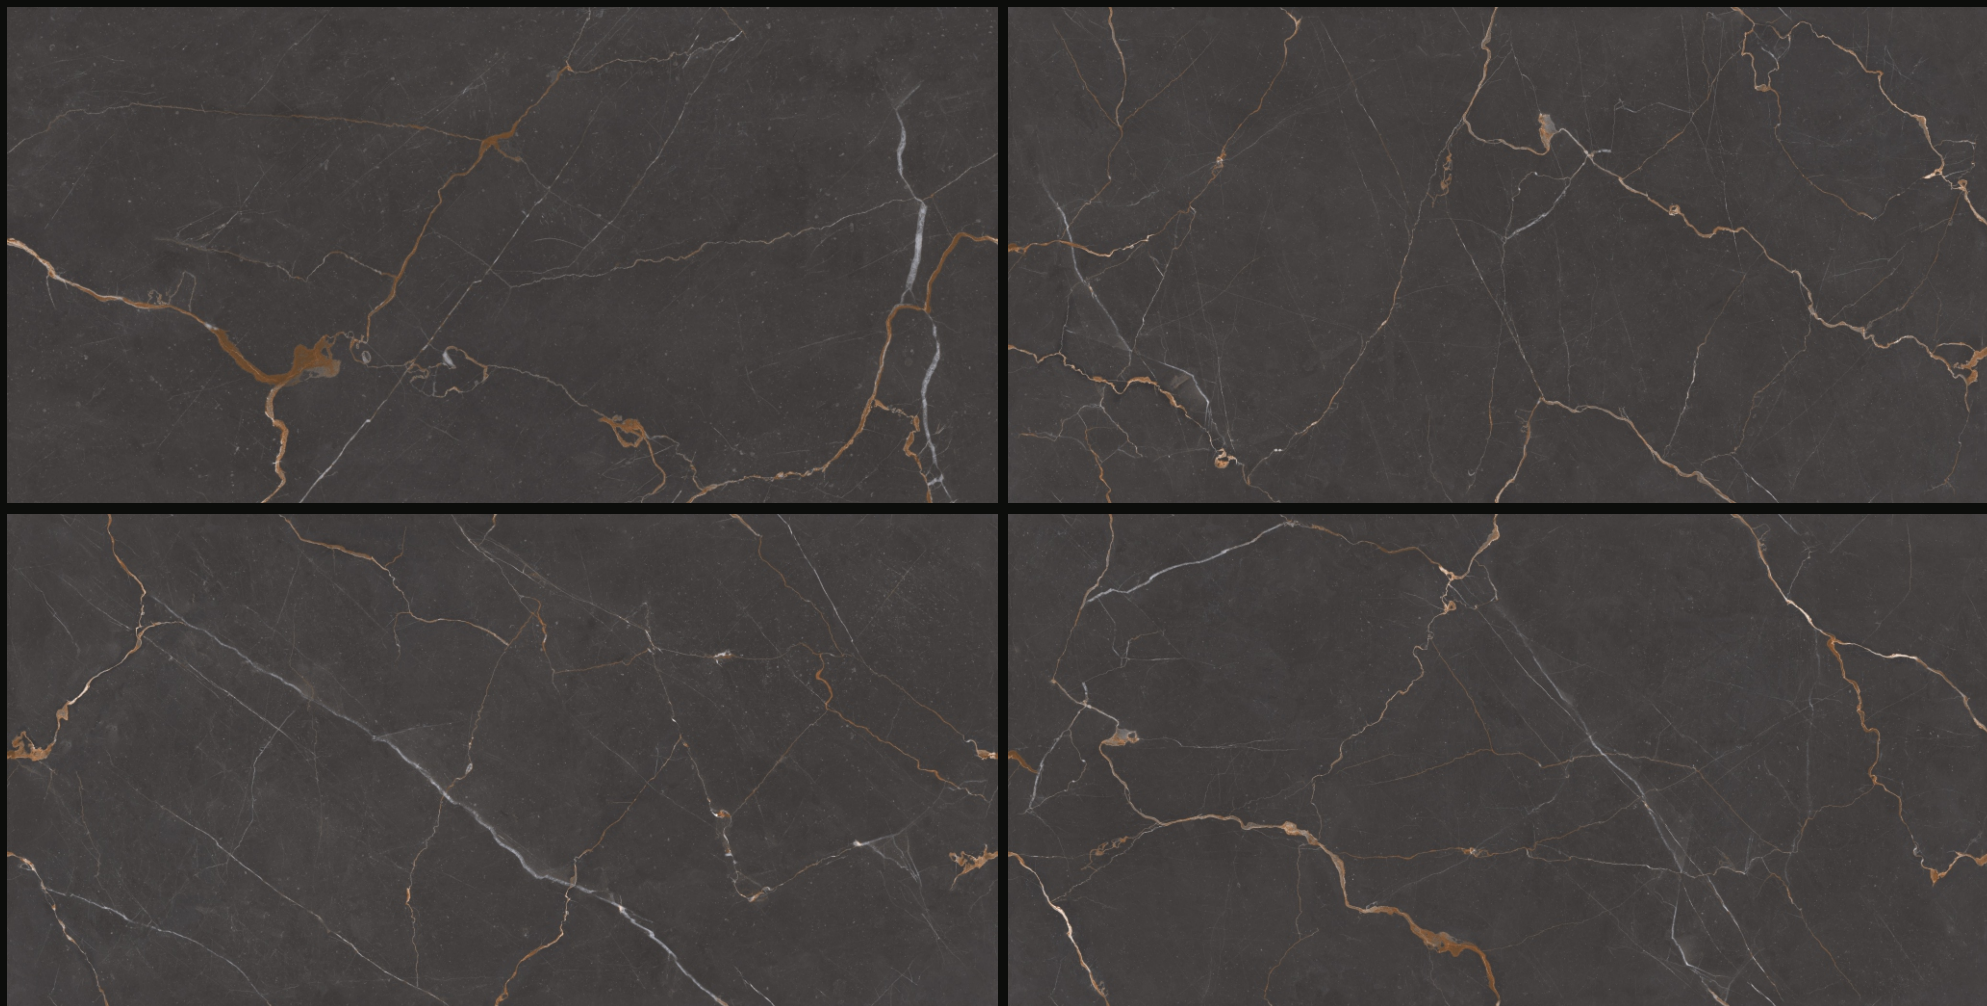

**OSTA** GREY

PREVIEW.  
**OSTA GREY**

ENDLESS  
CARVING

600X  
1200MM

FINISH  
CARVING

RANDOM  
4

  
BACK TO INDEX

**RETRA** BLACK