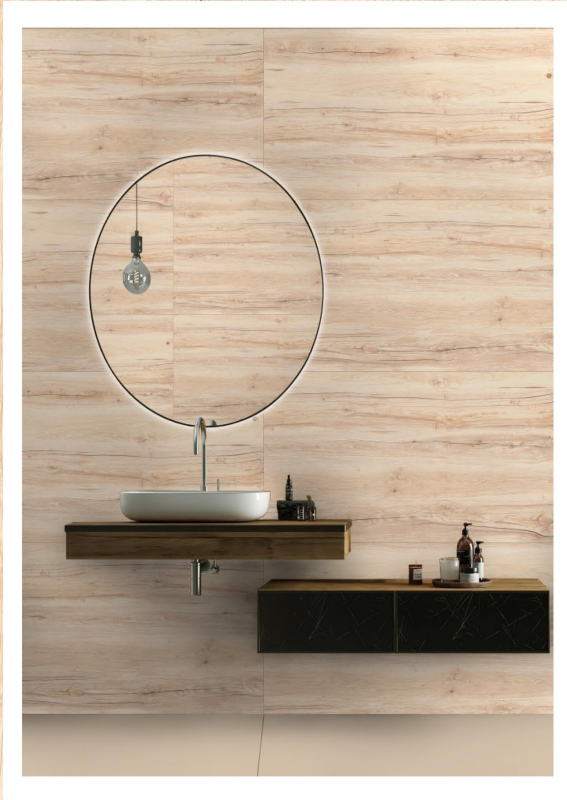

Wood-era
COLLECTION

#Product Book

Floor:
SANSO GREY

Surface:
MATT

SILRA WOOD NATURAL

Size : 600X1200MM

Finish : MATT

RANDOM : 04

THICKNESS : 9MM

Wood-era
COLLECTION

#Product Book

Floor:
SILRA WOOD
NATURAL

Surface:
MATT

SILRA WOOD SILVER

Size : 600X1200MM

Finish : MATT