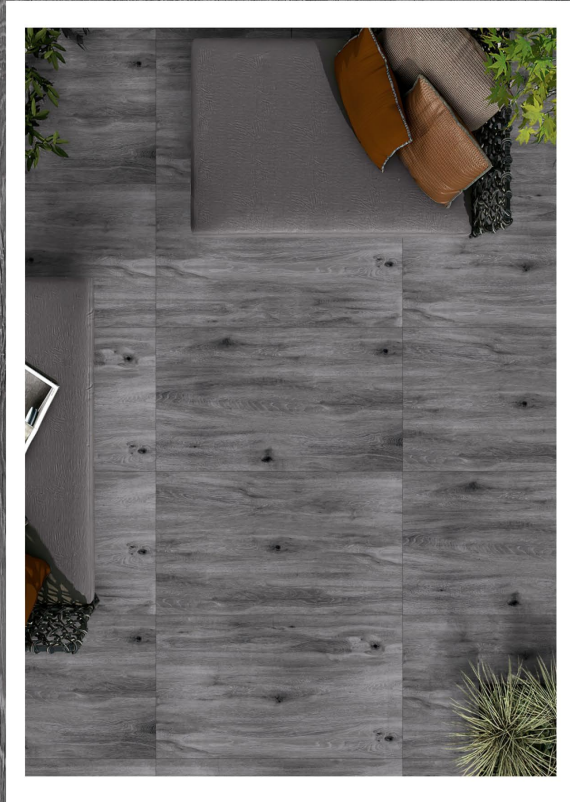

SANSO GREY

Size : 600X1200MM

Finish : MATT

RANDOM : 04

THICKNESS : 9MM

Wood-era
COLLECTION