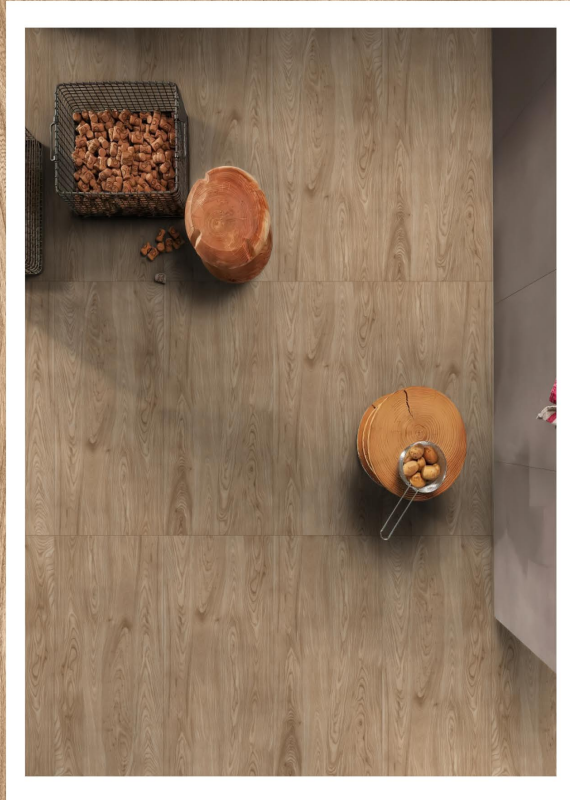

Finish : MATT

RANDOM : 03

THICKNESS : 9MM

Wood-era
COLLECTION

#Product Book

Floor:
TALOKAN DARK

Surface:
MATT

TAMLA BROWN