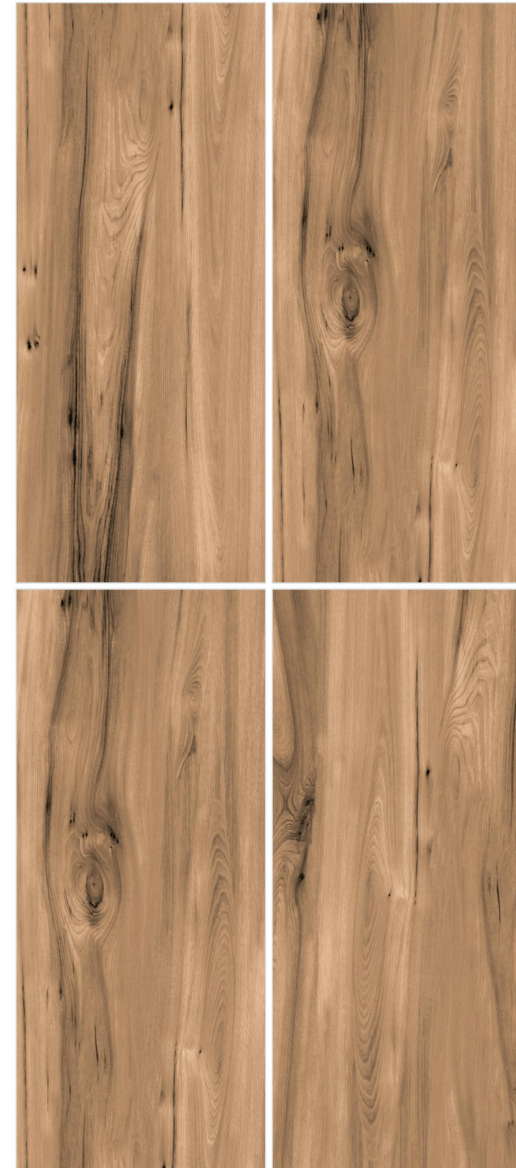

SILRA WOOD
SILVER

TALOKAN
DARK

TAMLA
BROWN

TAMLA
GREY

WOOD

CARGO TAN

Size : 600X1200MM

Finish : MATT

RANDOM : 03

THICKNESS : 9MM

Wood-era
COLLECTION

#Product Book

Floor:
CARGO TAN

Surface:
MATT

DACOTA BEIGE

Size : 600X1200MM