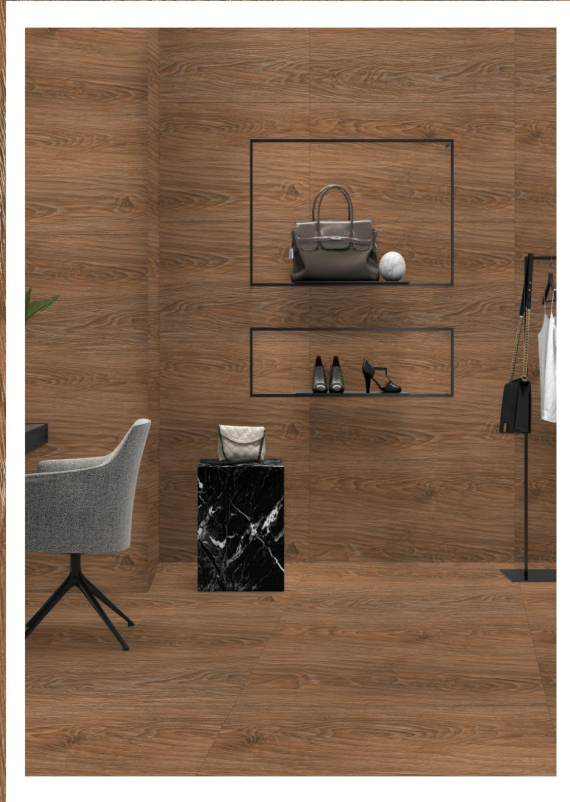

ROMIT BROWN

Size : 600X1200MM
Finish : MATT

RANDOM : 04
THICKNESS : 9MM

Wood-era
COLLECTION