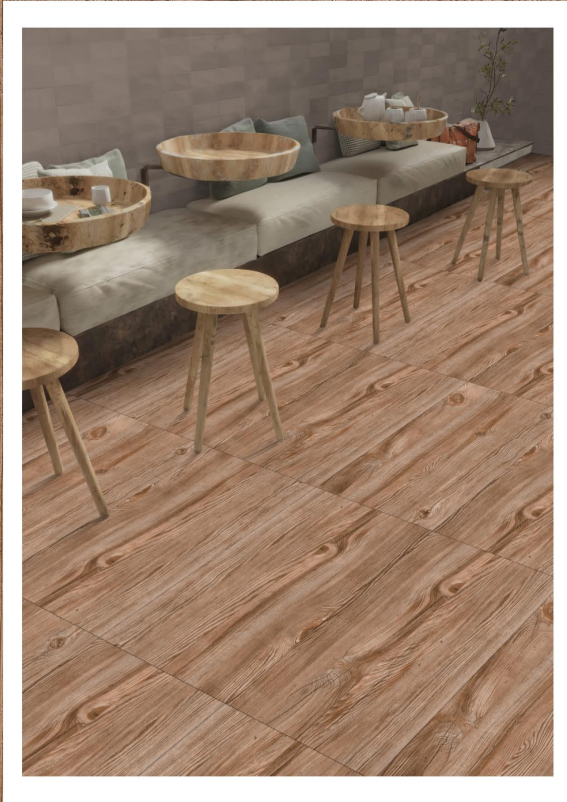

RUSSET BROWN

Size : 600X1200MM
Finish : MATT

RANDOM : 03
THICKNESS : 9MM

Wood-era
COLLECTION