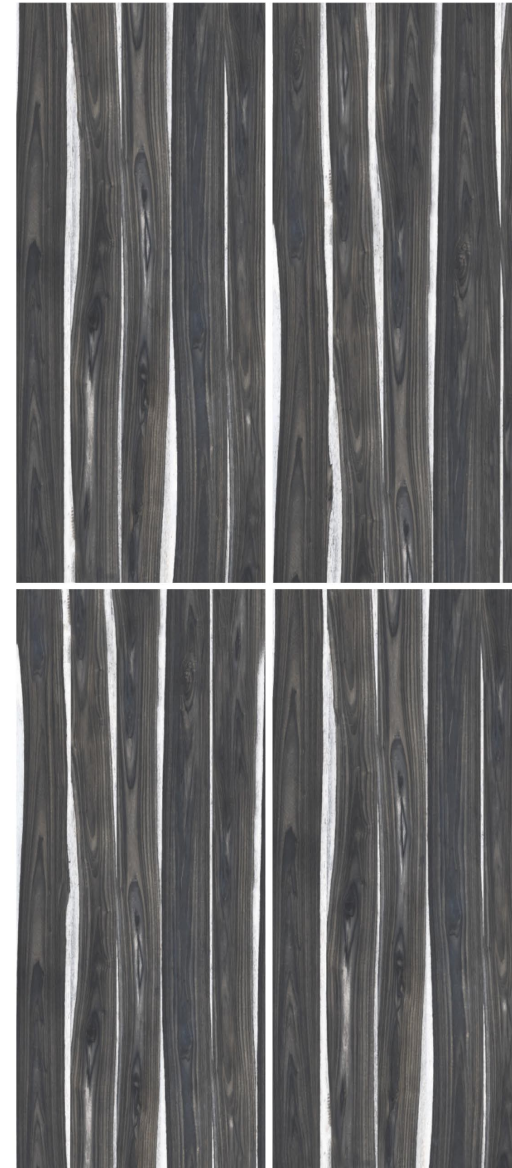

EXERA BLACK

Size : 600X1200MM

Finish : MATTE

RANDOM : 03

THICKNESS : 9MM

Wood-era
COLLECTION