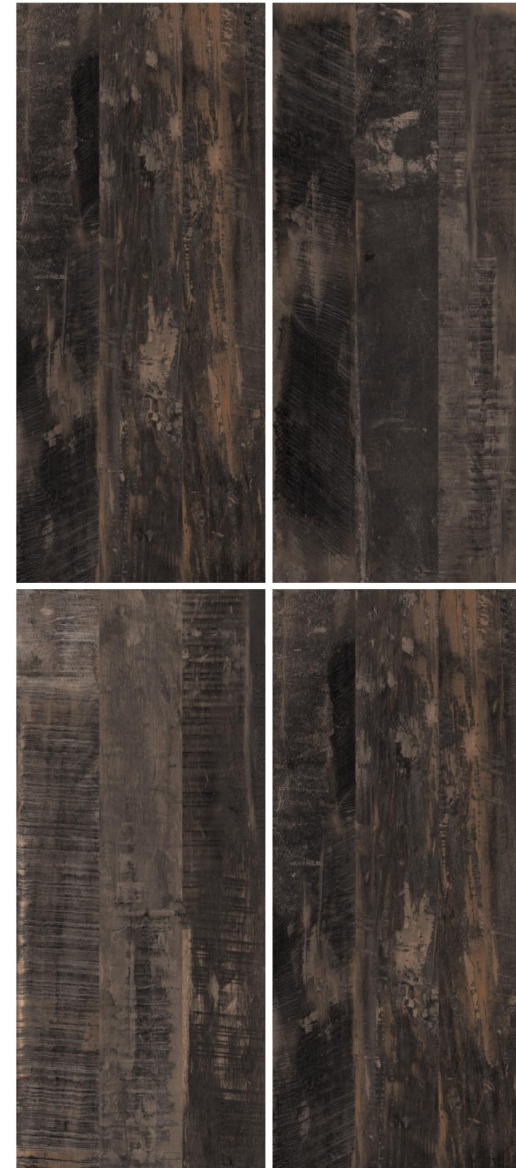

RANDOM : 04

THICKNESS : 9MM

Wood-era
COLLECTION

#Product Book

Floor:
SILRA WOOD
SILVER

Surface:
MATT

TALOKAN DARK

Size : 600X1200MM